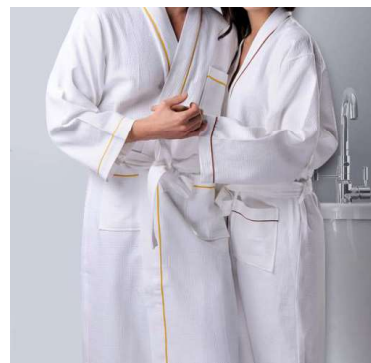

BATHROBE
SIZE

TERRY CLOTH
120cm length

TERRY CLOTH
115cm length

WAFFLE
120cm length

BALLPEN WITH LOGO
1.1cm x 6.5cm x *1.9cm

CUSTOMIZED - MOQ 10,000

BALLPEN WITH LOGO
1.1cm x 6.5cm x *1.9cm

CUSTOMIZED - MOQ 1,000