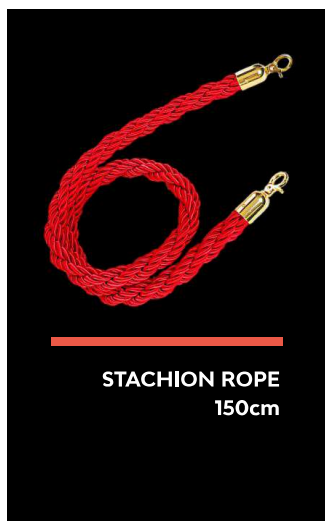

BATHROBE
SIZE

TERRY CLOTH
120cm length

TERRY CLOTH
115cm length

WAFFLE
120cm length

BALLPEN WITH LOGO
1.1cm x 6.5cm x *1.9cm

CUSTOMIZED - MOQ 10,000

BALLPEN WITH LOGO
1.1cm x 6.5cm x *1.9cm

CUSTOMIZED - MOQ 1,000

PENCIL WITH LOGO
18cm length

CUSTOMIZED - MOQ 10,000

DOOR HANGER
- CLASSIC

DOOR HANGER
- MODERN

AF 08159
L150cm x W54cm x H1000cm

AF 08172
L154cm x W54cm x H128cm

SFC01
L156cm x W58cm x H124cm

ESS503
L100cm x W46cm x H122cm