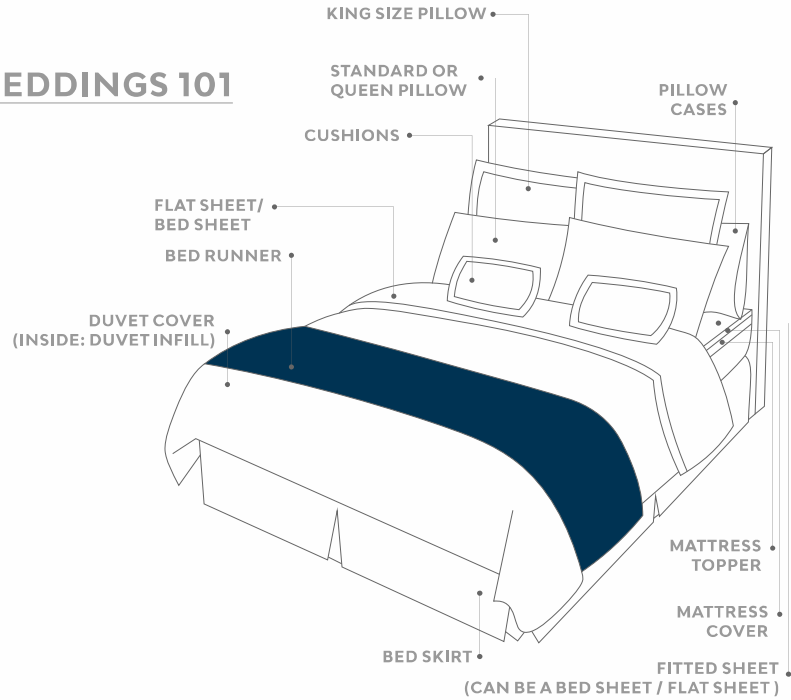

BEDDINGS 101