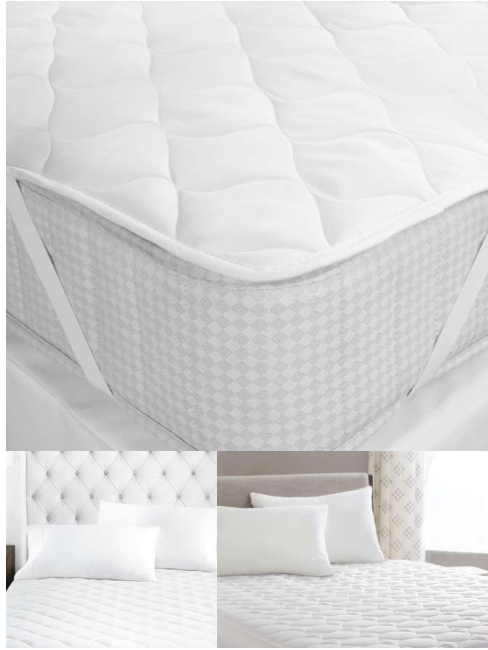

BED PAD

SIZE

SINGLE 200cm x 100cm
SUPER SINGLE 1 200cm x 110cm
SUPER SINGLE 2 200cm x 120cm
DOUBLE 200cm x 135cm
QUEEN 200cm x 150cm
KING 200cm x 180cm
SUPER KING 200cm x 200cm

GRAMS

200G/M
200G/M
200G/M
200G/M
200G/M
200G/M
200G/M

**WATERPROOF
BED PAD**

SIZE

SINGLE 200cm x 100cm
SUPER SINGLE 1 200cm x 110cm
SUPER SINGLE 2 200cm x 120cm
DOUBLE 200cm x 135cm
QUEEN 200cm x 150cm
KING 200cm x 180cm
SUPER KING 200cm x 200cm

GRAMS

200G/M
200G/M
200G/M
200G/M
200G/M
200G/M
200G/M

BED SHEET SIZE	COTTON		
	1cm & 3cm STRIPE & PLAIN		PLAIN CUSTOMIZED
	THREAD COUNT		
SINGLE 300cm x 200cm	250TC	300TC	360TC
SUPER SINGLE 1 300cm x 210cm	250TC	300TC	360TC
SUPER SINGLE 2 300cm x 220cm	250TC	300TC	360TC
DOUBLE 300cm x 235cm	250TC	300TC	360TC
QUEEN 300cm x 250cm	250TC	300TC	360TC
KING 300cm x 280cm	250TC	300TC	360TC
SUPER KING 300cm x 300cm	250TC	300TC	360TC

DUVET COVER
SIZE

SINGLE 240cm x 170cm
SUPER SINGLE 1 240cm x 180cm
SUPER SINGLE 2 240cm x 190cm
DOUBLE 240cm x 205cm
QUEEN 240cm x 220cm
KING 240cm x 250cm
SUPER KING 240cm x 270cm

COTTON
1cm & 3cm STRIPE & PLAIN
PLAIN CUSTOMIZED
THREAD COUNT