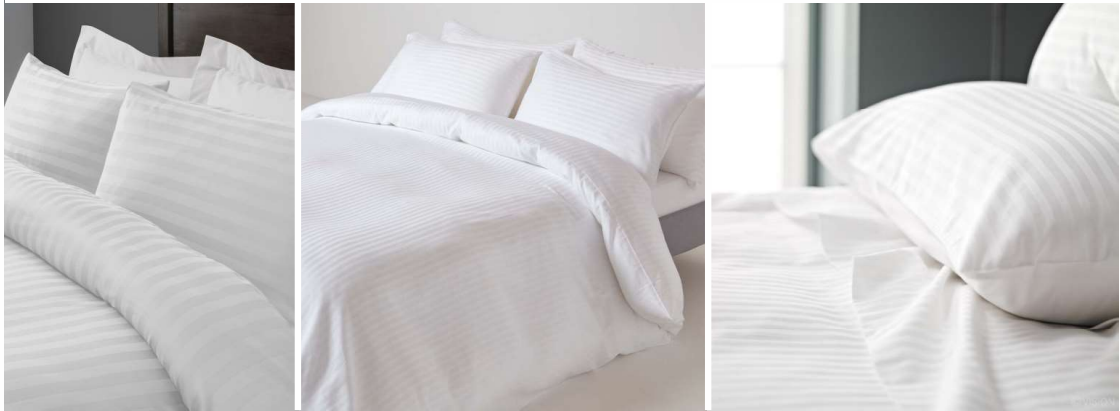

BED PAD

SIZE

SINGLE 200cm x 100cm
SUPER SINGLE 1 200cm x 110cm
SUPER SINGLE 2 200cm x 120cm
DOUBLE 200cm x 135cm
QUEEN 200cm x 150cm
KING 200cm x 180cm
SUPER KING 200cm x 200cm

GRAMS

200G/M
200G/M
200G/M
200G/M
200G/M
200G/M
200G/M

**WATERPROOF
BED PAD**

SIZE

SINGLE 200cm x 100cm
SUPER SINGLE 1 200cm x 110cm
SUPER SINGLE 2 200cm x 120cm
DOUBLE 200cm x 135cm
QUEEN 200cm x 150cm
KING 200cm x 180cm
SUPER KING 200cm x 200cm

GRAMS

200G/M
200G/M
200G/M
200G/M
200G/M
200G/M
200G/M

FITTED SHEET
SIZE

SINGLE 200cm x 100cm x 28cm
SUPER SINGLE 1 200cm x 110cm x 28cm
SUPER SINGLE 2 200cm x 120cm x 28cm
DOUBLE 200cm x 135cm x 28cm
QUEEN 200cm x 150cm x 28cm
KING 200cm x 180cm x 28cm
SUPER KING 200cm x 200cm x 28cm

BED SHEET SIZE	COTTON		
	1cm & 3cm STRIPE & PLAIN		PLAIN CUSTOMIZED
	THREAD COUNT		
SINGLE 300cm x 200cm	250TC	300TC	360TC
SUPER SINGLE 1 300cm x 210cm	250TC	300TC	360TC
SUPER SINGLE 2 300cm x 220cm	250TC	300TC	360TC
DOUBLE 300cm x 235cm	250TC	300TC	360TC
QUEEN 300cm x 250cm	250TC	300TC	360TC
KING 300cm x 280cm	250TC	300TC	360TC
SUPER KING 300cm x 300cm	250TC	300TC	360TC