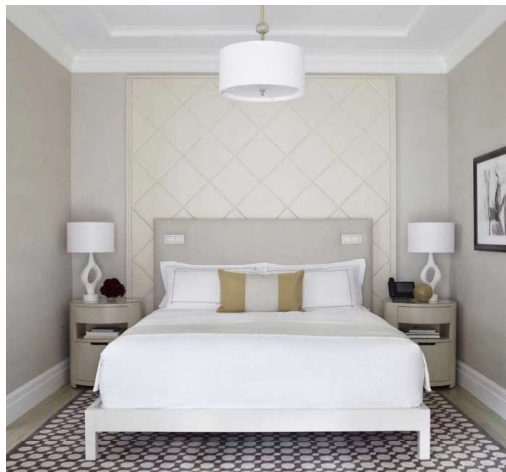

DUVET COVER
SIZE

SINGLE 240cm x 170cm
SUPER SINGLE 1 240cm x 180cm
SUPER SINGLE 2 240cm x 190cm
DOUBLE 240cm x 205cm
QUEEN 240cm x 220cm
KING 240cm x 250cm
SUPER KING 240cm x 270cm

COTTON
1cm & 3cm STRIPE & PLAIN
PLAIN CUSTOMIZED
THREAD COUNT

250TC	|	300TC	360TC
250TC	|	300TC	360TC
250TC	|	300TC	360TC
250TC	|	300TC	360TC
250TC	|	300TC	360TC
250TC	|	300TC	360TC
250TC	|	300TC	360TC